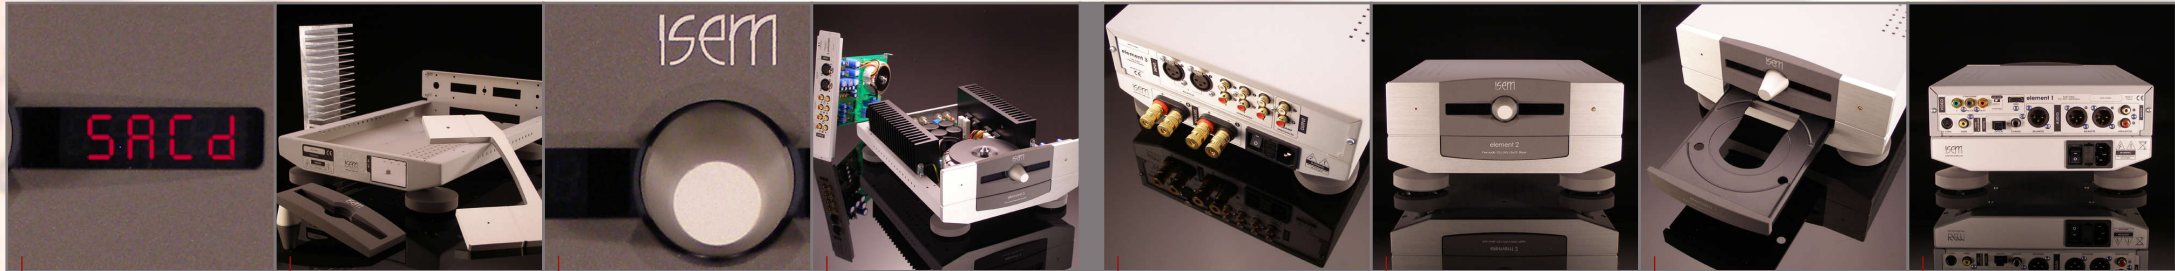

sound

material

concept

technology

performance

design

formats

picture

alive
deep
natural

value
precision
harmony

serenity
easiness
intuition

reliability
innovation
expertise

accuracy
control
outstanding

elegance
refinement
stability

SACD, DVD, CD, ...
DIVX, MP3, ...
HDCD, DTS, Dolby Digital, ...

soft
smooth
natural

Technology has never been so powerful and yet well-informed people who have experienced some recent audio and audio-video formats are disenchanted. Bad subjective performances, lack of flexibility and an ever more complicated use are the major reproaches.

The real difficulties that have inexperienced designers to estimate the pros and cons of new solutions are the major reasons of this situation.

Whichever your passion for music, whichever your passion for movie cinema reproduction and for home entertainment in general, we have paid a special attention to your expectations. After due consideration, we have concluded that a new approach was necessary.

In the light of our wide experience and technical expertise we have developed the concept element. Natural sound, natural picture, intuitive use and refinement are the main features of the line.

To achieve this performance, the element range is based on a limited number of models, each one offering outstanding features. Only up-to-date and reliable technology is used.

Models element 1 and element 2 are stereo media players supporting all existing formats, one being exclusively dedicated to audio, while model element 3 is an integrated power amplifier built on a proprietary circuit.

Each unit can be used in conjunction with your existing equipment or, better, to create a complete solution from signal source to final amplification.

The element line combines unity of visual styling with sumptuous finish, together with flexibility, allowing upgrading and expansion of your home installation according to your passions, likings of your family and friends, and your budget.

Whichever your choice, you have the certitude to get a solution capable of superb playback of standard Compact Discs, Super Audio Compact Discs and DVD-Videos.

The concept element is probably the most appropriate response to the often conflicting demands of performance, convenience and value. Not only you'll feel a great satisfaction with it, but you'll be also very proud to own it.